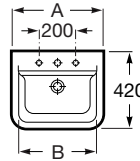

BASIN 1 TAP HOLE