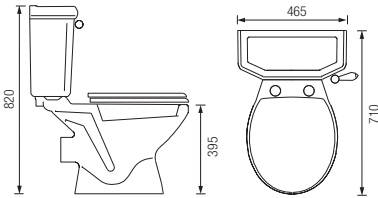

TWYFORD CLARICE

WC PAN HO & CISTERN BS10 6L CP LEVER