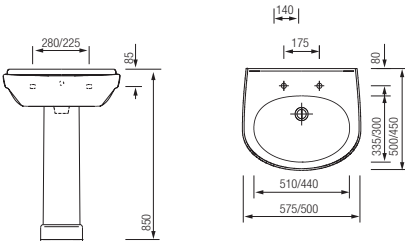

WC PAN & PUSH BUTTON 6/4 LTR CISTERN

PEDESTAL & WASHBASIN 1 TAP HOLE

**TWYFORD GRACE**

CLOSE COUPLED HO PAN & ASSEMBLED CISTERN

PEDESTAL & WASHBASIN 1 TAP HOLE

**TWYFORD ENCORE**

CLOSE COUPLED PAN & CLOSE COUPLED CISTERN PUSH BUTTON