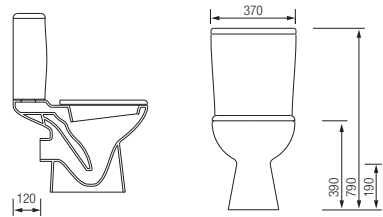

### TWYFORD REFRESH SQUARE

CLOSE COUPLED PAN & SQUARE CISTERN 6/4L PUSH BUTTON

PEDESTAL & BASIN 1 TAP HOLE

**TWYFORD GALERIE**

CLOSE COUPLED HO PAN & ASSEMBLED CISTERN 4/6L  
PUSH BUTTON

PEDESTAL & BASIN 1 OR 2 TAP HOLES

**TWYFORD GALERIE PLAN**

CLOSE COUPLED HO PAN & CISTERN 6/4L PUSH BUTTON  
DUAL FLUSH

SEMI-PEDESTAL & BASIN 1 TAP HOLE

**TWYFORD GALERIE OPTIMISE**

CLOSE COUPLED PAN & STANDARD CISTERN

PEDESTAL & BASIN 1 OR 2 TAP HOLES

**TWYFORD VISIT**

CLOSE COUPLED WC PAN & CISTERN 6/4L PUSH BUTTON  
DUAL FLUSH

BASIN 1 TAP HOLE