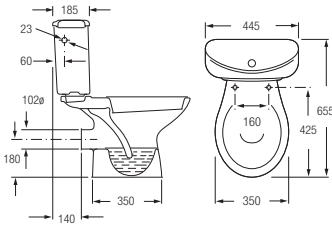

## IFLO CASCADE

CLOSE COUPLED WC PAN

SEMI RECESSED BASIN 1 OR 2 TAP HOLES

## IFLO HERITA

CLOSE COUPLED CISTERN

PEDESTAL & BASIN 1 OR 2 TAP HOLES

## ROCA POLO

CLOSE COUPLED WC PAN & PUSH BUTTON DUAL 6/3 LTR CISTERN

PEDESTAL & BASIN 1 OR 2 TAP HOLES