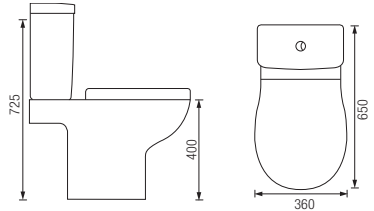

IDEAL STANDARD CREATE SQUARE

WC PAN & CISTERN