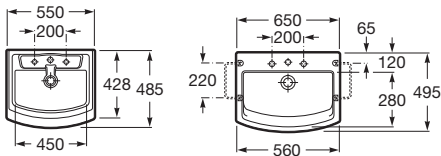

BASIN 1 TAP HOLE