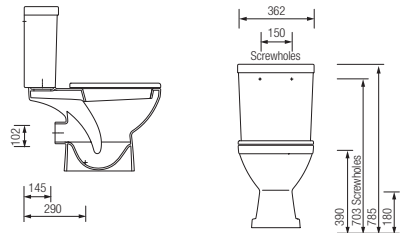

TWYFORD REFRESH SQUARE

CLOSE COUPLED PAN & SQUARE CISTERN 6/4L PUSH BUTTON