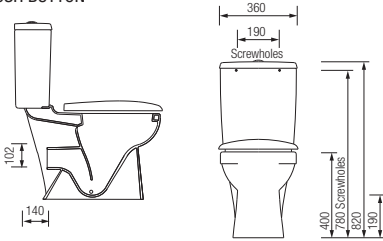

### TWYFORD REFRESH

CLOSE COUPLED PAN & CLOSE COUPLED CISTERN  
PUSH BUTTON DUAL FLUSH

PEDESTAL & BASIN 1 OR 2 TAP HOLES

### TWYFORD REFRESH SQUARE

CLOSE COUPLED PAN & SQUARE CISTERN 6/4L PUSH BUTTON

PEDESTAL & BASIN 1 TAP HOLE

**TWYFORD GALERIE**

CLOSE COUPLED HO PAN & ASSEMBLED CISTERN 4/6L  
PUSH BUTTON

PEDESTAL & BASIN 1 OR 2 TAP HOLES

**TWYFORD GALERIE PLAN**

CLOSE COUPLED HO PAN & CISTERN 6/4L PUSH BUTTON  
DUAL FLUSH

SEMI-PEDESTAL & BASIN 1 TAP HOLE

**TWYFORD GALERIE OPTIMISE**

CLOSE COUPLED PAN & STANDARD CISTERN

PEDESTAL & BASIN 1 OR 2 TAP HOLES