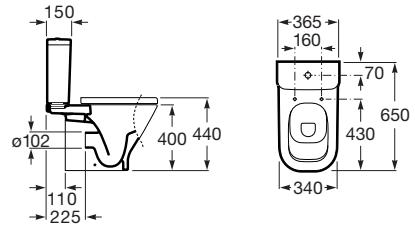

ROCA GAP

CLOSE COUPLED WC PAN

BASIN 1 TAP HOLE