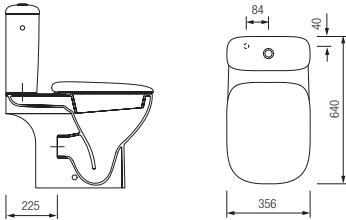

### ROCA HALL

CLOSE COUPLED WC PAN & PUSH BUTTON 6/3 LTR CISTERN

BASIN 1 TAP HOLE

### ROCA HAPPENING

CLOSE COUPLED WC PAN & PUSH BUTTON 6/3 LTR CISTERN

WALL HUNG BASIN NO OR 1 TAP HOLE

**TWYFORD MODA**

CLOSE COUPLED FLUSH WISE PAN & FLUSH WISE  
4/2.6 LTR CISTERN

BASIN 1 TAP HOLE

**TWYFORD QUINTA**