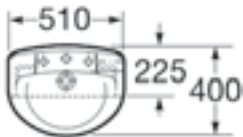

SEMI RECESSED BASINS 1 OR 2 TAP HOLES