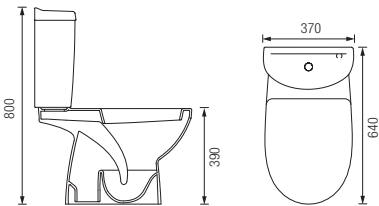

TWYFORD REFRESH

CLOSE COUPLED PAN & CLOSE COUPLED CISTERN
PUSH BUTTON DUAL FLUSH