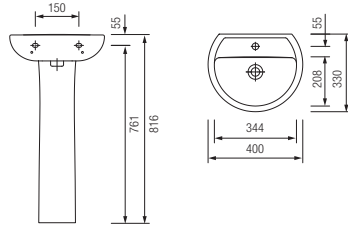

PEDESTAL & HANDRINSE BASIN 1 OR 2 TAP HOLES