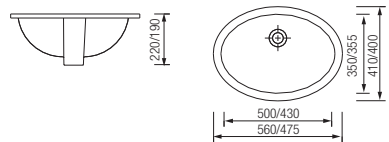

BASIN 1 TAP HOLE