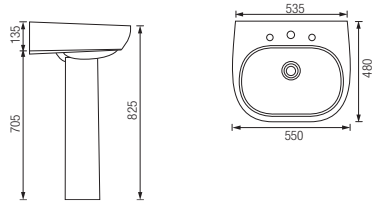

PEDESTAL & BASIN 1 TAP HOLE