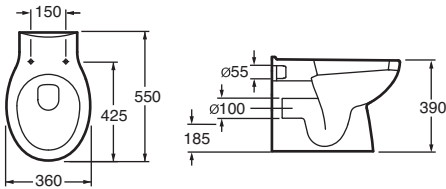

IFLO CASCADE

CLOSE COUPLED WC PAN