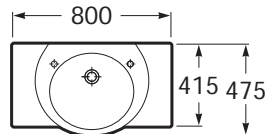

WALL HUNG BASIN NO OR 1 TAP HOLE