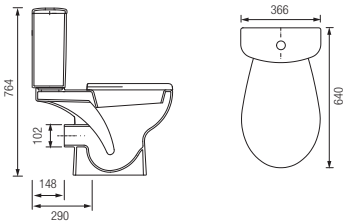

### TWYFORD CLARICE

WC PAN HO & CISTERN BS10 6L CP LEVER

PEDESTAL & HANDRINSE BASIN 2 TAP HOLES

### TWYFORD ALCONA

WC PAN & CISTERN 4/2.6L FLUSH WISE

PEDESTAL & HANDRINSE BASIN 1 OR 2 TAP HOLES