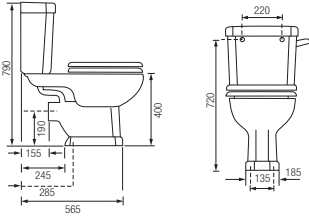

**TWYFORD GALERIE PLAN**

CLOSE COUPLED HO PAN & CISTERN 6/4L PUSH BUTTON  
DUAL FLUSH

SEMI-PEDESTAL & BASIN 1 TAP HOLE

**TWYFORD GALERIE OPTIMISE**

CLOSE COUPLED PAN & STANDARD CISTERN

PEDESTAL & BASIN 1 OR 2 TAP HOLES

**TWYFORD VISIT**

CLOSE COUPLED WC PAN & CISTERN 6/4L PUSH BUTTON  
DUAL FLUSH

BASIN 1 TAP HOLE

### IDEAL STANDARD PLAYA

CLOSE COUPLED HO WC PAN & CISTERN

PEDESTAL & BASIN 1 OR 2 TAP HOLES