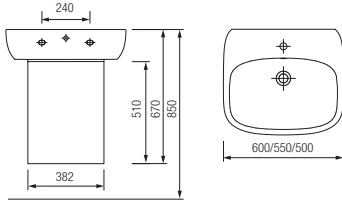

### ROCA HAPPENING

CLOSE COUPLED WC PAN & PUSH BUTTON 6/3 LTR CISTERN

WALL HUNG BASIN NO OR 1 TAP HOLE

**TWYFORD MODA**

CLOSE COUPLED FLUSH WISE PAN & FLUSH WISE  
4/2.6 LTR CISTERN

BASIN 1 TAP HOLE

**TWYFORD QUINTA**