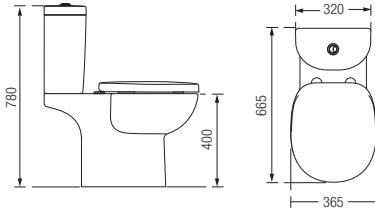

### IDEAL STANDARD CONCEPT

BASINS 1 TAP HOLE

### IDEAL STANDARD CREATE SQUARE

WC PAN & CISTERN

PEDESTAL & COUNTER BASIN 1 TAP HOLE

IDEAL STANDARD STUDIO

CLOSE COUPLED PAN & CISTERN

PEDESTAL BASIN 1 OR 2 TAP HOLES

IDEAL STANDARD ALTO

CLOSE COUPLED WC PAN & CLOSE COUPLED CISTERN WITH DUAL FLUSH VALVE

BASIN 1 & 2 TAP HOLES