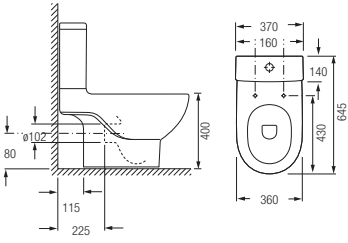

ROCA MERIDIAN-N

CLOSE COUPLED WC PAN & PUSH BUTTON 4.5/3 LTR CISTERN

BASIN 1 TAP HOLE