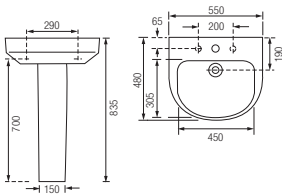

PEDESTAL & BASIN 1 OR 2 TAP HOLES