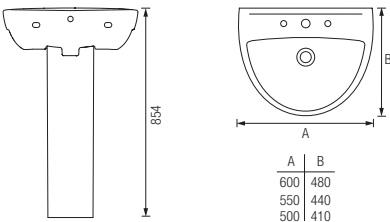

PEDESTAL & BASIN 1 OR 2 TAP HOLES