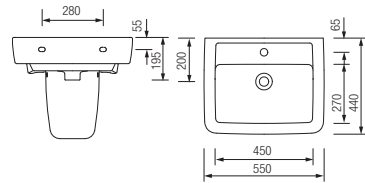

### TWYFORD REFRESH SQUARE

CLOSE COUPLED PAN & SQUARE CISTERN 6/4L PUSH BUTTON

PEDESTAL & BASIN 1 TAP HOLE

**TWYFORD GALERIE**

CLOSE COUPLED HO PAN & ASSEMBLED CISTERN 4/6L  
PUSH BUTTON

PEDESTAL & BASIN 1 OR 2 TAP HOLES

**TWYFORD GALERIE PLAN**

CLOSE COUPLED HO PAN & CISTERN 6/4L PUSH BUTTON  
DUAL FLUSH

SEMI-PEDESTAL & BASIN 1 TAP HOLE

**TWYFORD GALERIE OPTIMISE**

CLOSE COUPLED PAN & STANDARD CISTERN

PEDESTAL & BASIN 1 OR 2 TAP HOLES