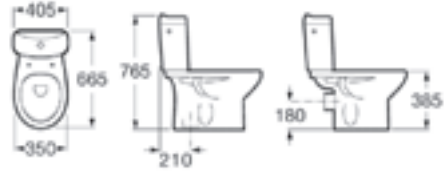

## ROCA POLO

CLOSE COUPLED WC PAN & PUSH BUTTON DUAL 6/3 LTR CISTERN

PEDESTAL & BASIN 1 OR 2 TAP HOLES

## ROCA LAURA

CLOSE COUPLED WC PAN & PUSH BUTTON 6/3 LTR CISTERN

BASIN 1 OR 2 TAP HOLES