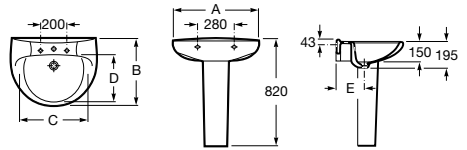

BASIN 1 OR 2 TAP HOLES