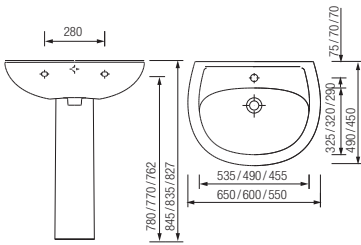

### TWYFORD REFRESH

CLOSE COUPLED PAN & CLOSE COUPLED CISTERN  
PUSH BUTTON DUAL FLUSH

PEDESTAL & BASIN 1 OR 2 TAP HOLES

### TWYFORD REFRESH SQUARE

CLOSE COUPLED PAN & SQUARE CISTERN 6/4L PUSH BUTTON

PEDESTAL & BASIN 1 TAP HOLE

**TWYFORD GALERIE**

CLOSE COUPLED HO PAN & ASSEMBLED CISTERN 4/6L  
PUSH BUTTON

PEDESTAL & BASIN 1 OR 2 TAP HOLES

**TWYFORD GALERIE PLAN**

CLOSE COUPLED HO PAN & CISTERN 6/4L PUSH BUTTON  
DUAL FLUSH

SEMI-PEDESTAL & BASIN 1 TAP HOLE

**TWYFORD GALERIE OPTIMISE**

CLOSE COUPLED PAN & STANDARD CISTERN

PEDESTAL & BASIN 1 OR 2 TAP HOLES