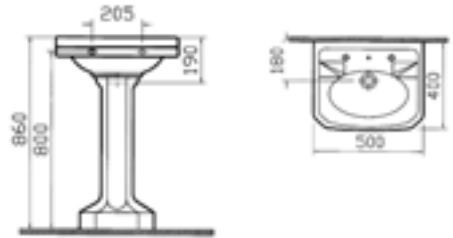

PEDESTAL & BASIN 1 OR 2 TAP HOLES