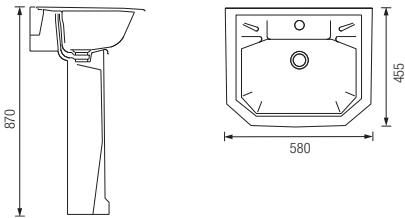

PEDESTAL & HANDRINSE BASIN 2 TAP HOLES