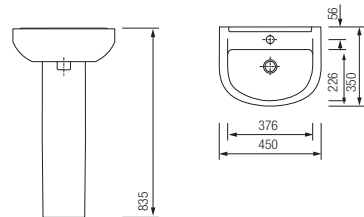

PEDESTAL & BASIN 1 TAP HOLE