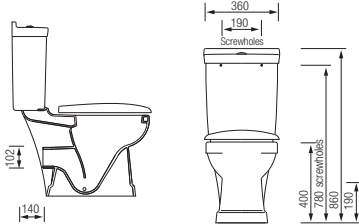

WC PAN & PUSH BUTTON 6/4 LTR CISTERN

PEDESTAL & WASHBASIN 1 TAP HOLE

**TWYFORD GRACE**

CLOSE COUPLED HO PAN & ASSEMBLED CISTERN

PEDESTAL & WASHBASIN 1 TAP HOLE

**TWYFORD ENCORE**

CLOSE COUPLED PAN & CLOSE COUPLED CISTERN PUSH BUTTON