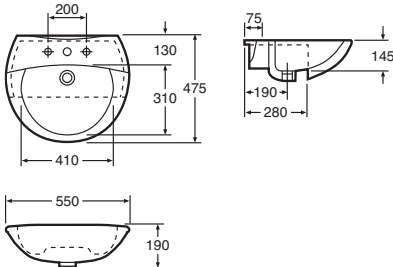

SEMI RECESSED BASIN 1 OR 2 TAP HOLES