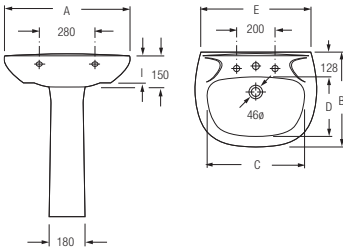

PEDESTAL & BASIN 1 OR 2 TAP HOLES