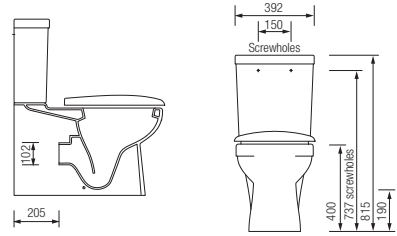

### TWYFORD REFRESH

CLOSE COUPLED PAN & CLOSE COUPLED CISTERN  
PUSH BUTTON DUAL FLUSH

PEDESTAL & BASIN 1 OR 2 TAP HOLES

### TWYFORD REFRESH SQUARE

CLOSE COUPLED PAN & SQUARE CISTERN 6/4L PUSH BUTTON

PEDESTAL & BASIN 1 TAP HOLE

**TWYFORD GALERIE**

CLOSE COUPLED HO PAN & ASSEMBLED CISTERN 4/6L  
PUSH BUTTON

PEDESTAL & BASIN 1 OR 2 TAP HOLES

**TWYFORD GALERIE PLAN**

CLOSE COUPLED HO PAN & CISTERN 6/4L PUSH BUTTON  
DUAL FLUSH

SEMI-PEDESTAL & BASIN 1 TAP HOLE

**TWYFORD GALERIE OPTIMISE**

CLOSE COUPLED PAN & STANDARD CISTERN

PEDESTAL & BASIN 1 OR 2 TAP HOLES