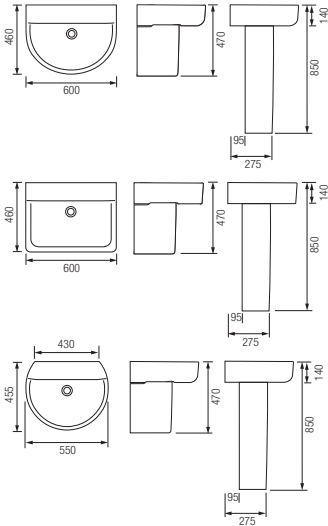

### IDEAL STANDARD JASPER MORRISON

CLOSE COUPLED WC PAN & CISTERN

PEDESTAL & BASIN 1 TAP HOLE

### IDEAL STANDARD CONCEPT

BASINS 1 TAP HOLE