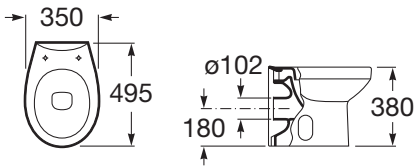

ROCA LAURA BACK-TO-WALL

BACK TO WALL WC & CONCEALED CISTERN