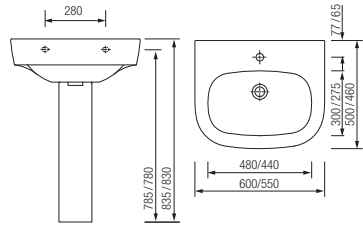

PEDESTAL & WASHBASIN 1 TAP HOLE