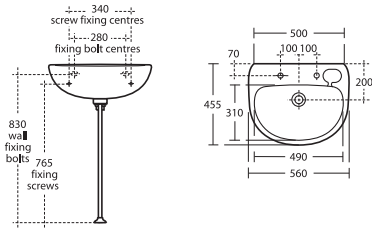

### IDEAL STANDARD CONCEPT

BASINS 1 TAP HOLE

### IDEAL STANDARD CREATE SQUARE

WC PAN & CISTERN

PEDESTAL & COUNTER BASIN 1 TAP HOLE

IDEAL STANDARD STUDIO

CLOSE COUPLED PAN & CISTERN

PEDESTAL BASIN 1 OR 2 TAP HOLES

IDEAL STANDARD ALTO

CLOSE COUPLED WC PAN & CLOSE COUPLED CISTERN WITH DUAL FLUSH VALVE

BASIN 1 & 2 TAP HOLES