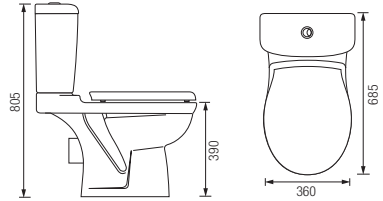

### IDEAL STANDARD CONCEPT

BASINS 1 TAP HOLE

### IDEAL STANDARD CREATE SQUARE

WC PAN & CISTERN

PEDESTAL & COUNTER BASIN 1 TAP HOLE

IDEAL STANDARD STUDIO

CLOSE COUPLED PAN & CISTERN

PEDESTAL BASIN 1 OR 2 TAP HOLES

IDEAL STANDARD ALTO

CLOSE COUPLED WC PAN & CLOSE COUPLED CISTERN WITH DUAL FLUSH VALVE

BASIN 1 & 2 TAP HOLES