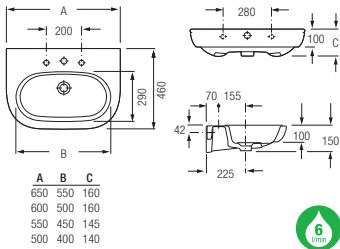

ROCA MERIDIAN-N

CLOSE COUPLED WC PAN & PUSH BUTTON 4.5/3 LTR CISTERN

BASIN 1 TAP HOLE

ROCA SYDNEY

CLOSE COUPLED WC PAN & PUSH BUTTON 6/3 LTR CISTERN

BASIN 1 TAP HOLE

ROCA HALL

CLOSE COUPLED WC PAN & PUSH BUTTON 6/3 LTR CISTERN

BASIN 1 TAP HOLE

ROCA HAPPENING

CLOSE COUPLED WC PAN & PUSH BUTTON 6/3 LTR CISTERN

WALL HUNG BASIN NO OR 1 TAP HOLE