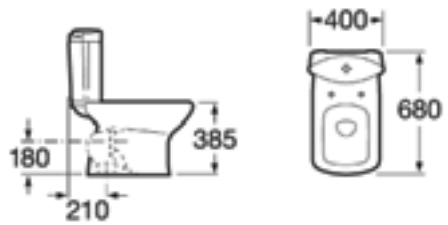

ROCA SYDNEY

CLOSE COUPLED WC PAN & PUSH BUTTON 6/3 LTR CISTERN