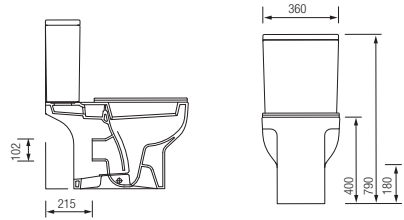

TWYFORD QUINTA

WC PAN & PUSH BUTTON 6/4 LTR CISTERN