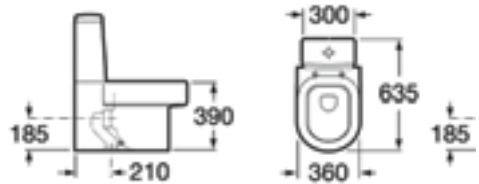

ROCA HAPPENING

CLOSE COUPLED WC PAN & PUSH BUTTON 6/3 LTR CISTERN