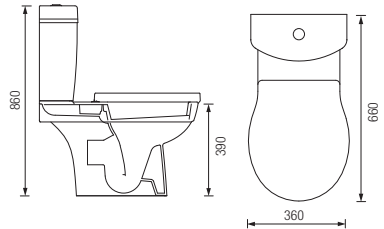

WC PAN & PUSH BUTTON 6/4 LTR CISTERN

PEDESTAL & WASHBASIN 1 TAP HOLE

**TWYFORD GRACE**

CLOSE COUPLED HO PAN & ASSEMBLED CISTERN

PEDESTAL & WASHBASIN 1 TAP HOLE

**TWYFORD ENCORE**

CLOSE COUPLED PAN & CLOSE COUPLED CISTERN PUSH BUTTON