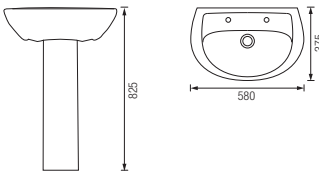

**TWYFORD GALERIE PLAN**

CLOSE COUPLED HO PAN & CISTERN 6/4L PUSH BUTTON  
DUAL FLUSH

SEMI-PEDESTAL & BASIN 1 TAP HOLE

**TWYFORD GALERIE OPTIMISE**

CLOSE COUPLED PAN & STANDARD CISTERN

PEDESTAL & BASIN 1 OR 2 TAP HOLES