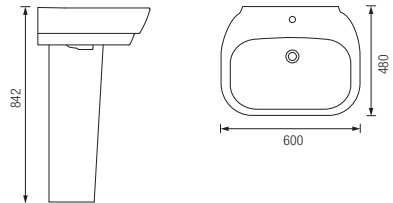

CLOAKROOM PEDESTAL & BASIN 1 TAP HOLE