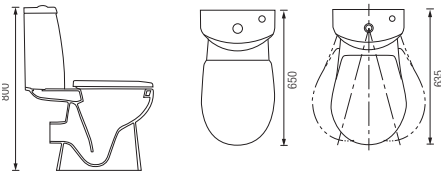

**TWYFORD GALERIE PLAN**

CLOSE COUPLED HO PAN & CISTERN 6/4L PUSH BUTTON  
DUAL FLUSH

SEMI-PEDESTAL & BASIN 1 TAP HOLE

**TWYFORD GALERIE OPTIMISE**

CLOSE COUPLED PAN & STANDARD CISTERN

PEDESTAL & BASIN 1 OR 2 TAP HOLES

**TWYFORD VISIT**

CLOSE COUPLED WC PAN & CISTERN 6/4L PUSH BUTTON  
DUAL FLUSH

BASIN 1 TAP HOLE