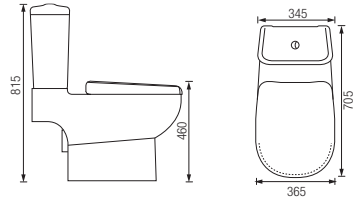

**TWYFORD GALERIE PLAN**

CLOSE COUPLED HO PAN & CISTERN 6/4L PUSH BUTTON  
DUAL FLUSH

SEMI-PEDESTAL & BASIN 1 TAP HOLE

**TWYFORD GALERIE OPTIMISE**

CLOSE COUPLED PAN & STANDARD CISTERN

PEDESTAL & BASIN 1 OR 2 TAP HOLES

**TWYFORD VISIT**

CLOSE COUPLED WC PAN & CISTERN 6/4L PUSH BUTTON  
DUAL FLUSH

BASIN 1 TAP HOLE

### IDEAL STANDARD PLAYA

CLOSE COUPLED HO WC PAN & CISTERN

PEDESTAL & BASIN 1 OR 2 TAP HOLES

### IDEAL STANDARD JASPER MORRISON

CLOSE COUPLED WC PAN & CISTERN

PEDESTAL & BASIN 1 TAP HOLE