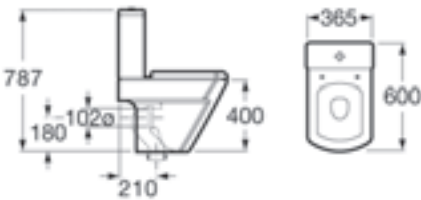

ROCA HALL

CLOSE COUPLED WC PAN & PUSH BUTTON 6/3 LTR CISTERN