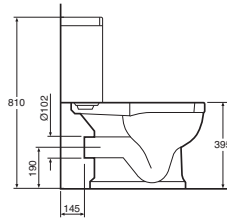

IFLO HERITA

CLOSE COUPLED CISTERN