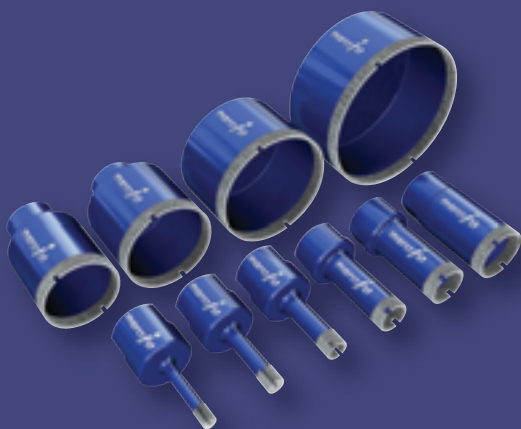

TOOLS

Hand Tools	221
Power Tools	223
Power Tool Accessories	224
Personal Protective Equipment	227
Fixings	228
Adhesives & Fillers	229