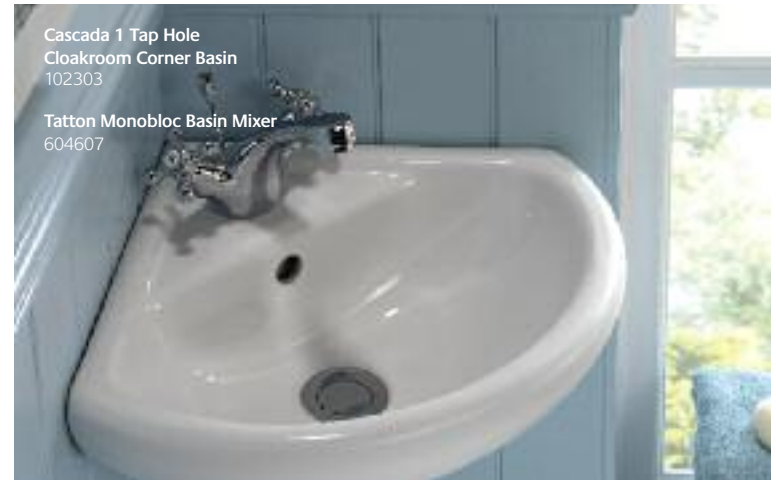

**6** YEAR GUARANTEE

Cascada 1 Tap Hole  
Cloakroom Corner Basin  
102303

Tatton Monobloc Basin Mixer  
604607

Aura Bath Shower Mixer 310804