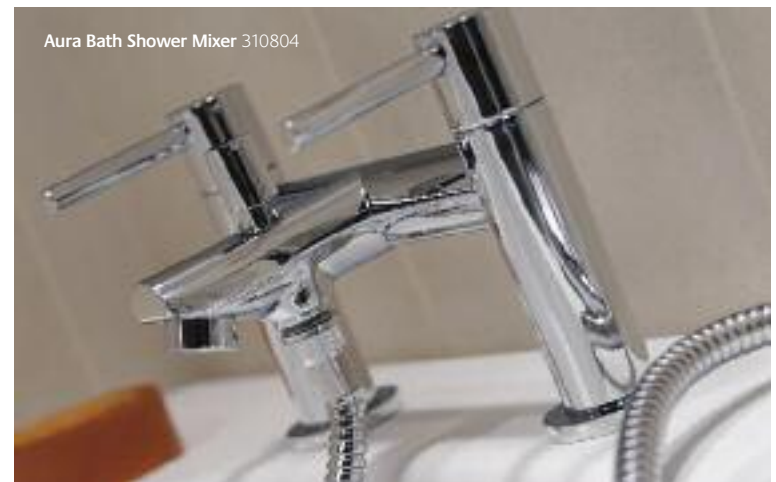

**6** YEAR GUARANTEE

Cascada 1 Tap Hole  
Cloakroom Corner Basin  
102303

Tatton Monobloc Basin Mixer  
604607

Aura Bath Shower Mixer 310804