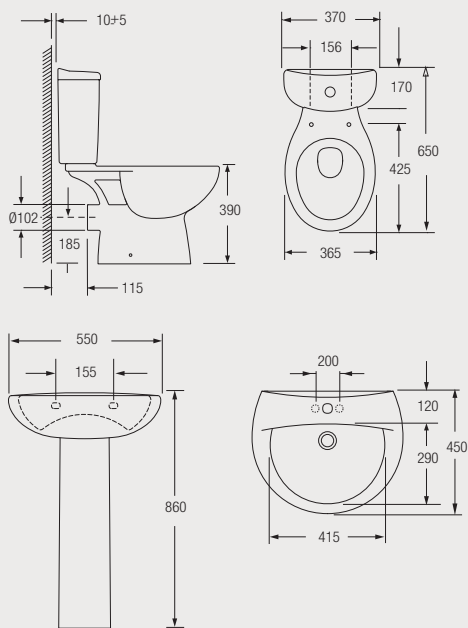

Technical Drawings

CASCADA