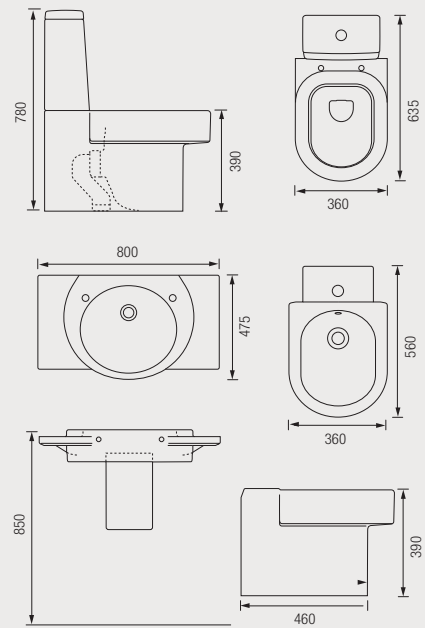

Dimensions reflect 6/4L cistern

GALERIE OPTIMISE

SENSO

A	B
800	530
650	530
580	460

Technical Drawings

SENSO SQUARE

QUINTA

CASSINI

HALL

GEORGIA

FLOW

HAPPENING

CLARICE

GRACE

Technical Drawings

GRANLEY