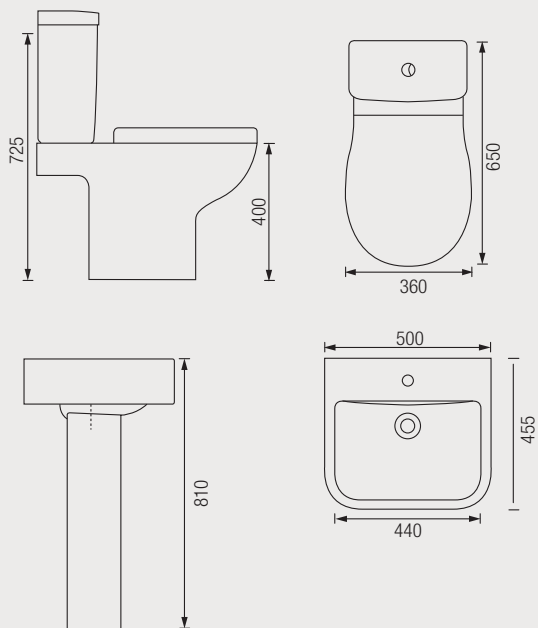

Dimensions reflect 6/4L cistern

GALERIE OPTIMISE

SENSO

A	B
800	530
650	530
580	460

Technical Drawings

SENSO SQUARE

QUINTA

CASSINI

ZAAR

CREATE DRIFT

ENTICE

CREATE SQUARE

MERIDIAN-N

Technical Drawings

ENCORE

SYDNEY

HALL

GEORGIA

FLOW

HAPPENING

CLARICE

GRACE

Technical Drawings

GRANLEY