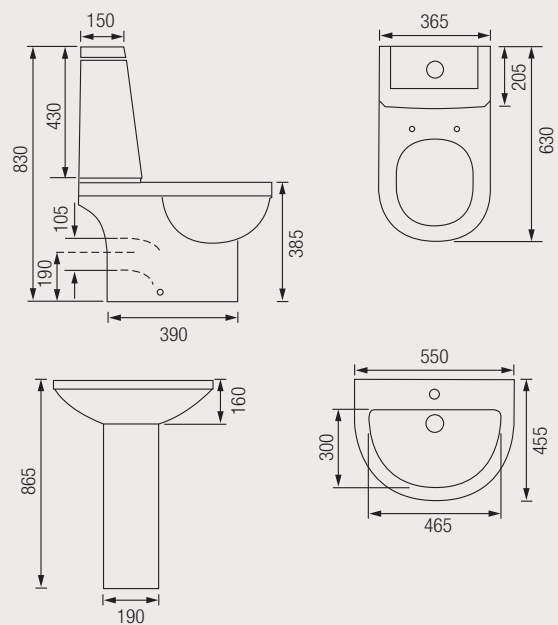

Technical Drawings

SENSO SQUARE

QUINTA

CASSINI

ZAAR