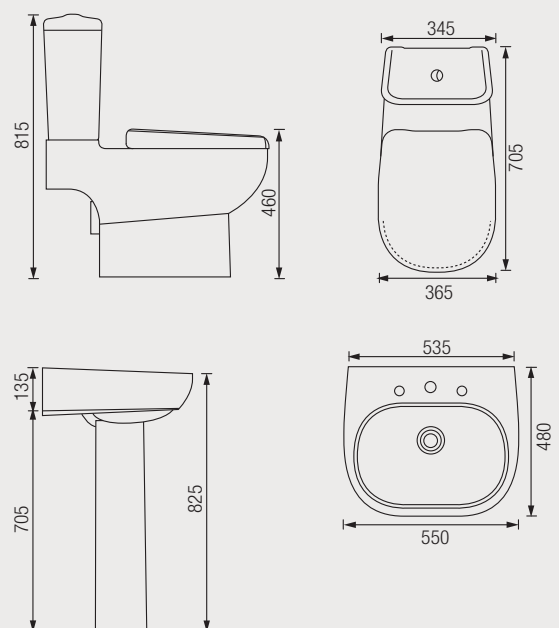

CONCEPT

Technical Drawings

NEXO

MODA

GIRALDA

JASPER MORRISON

NEW GALERIE

GALERIE PLAN

Dimensions reflect 6/4L cistern

GALERIE OPTIMISE

SENSO

A	B
800	530
650	530
580	460

Technical Drawings

SENSO SQUARE

QUINTA

CASSINI