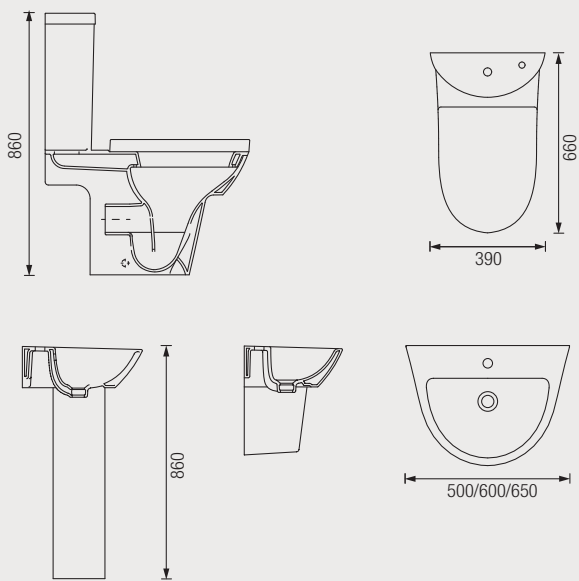

Dimensions reflect 6/4L cistern

GALERIE OPTIMISE

SENSO

A	B
800	530
650	530
580	460

Technical Drawings

SENSO SQUARE

QUINTA

CASSINI

ZAAR

CREATE DRIFT

ENTICE

CREATE SQUARE

MERIDIAN-N

Technical Drawings

ENCORE

SYDNEY

HALL

GEORGIA

FLOW

HAPPENING

CLARICE

GRACE

Technical Drawings

GRANLEY