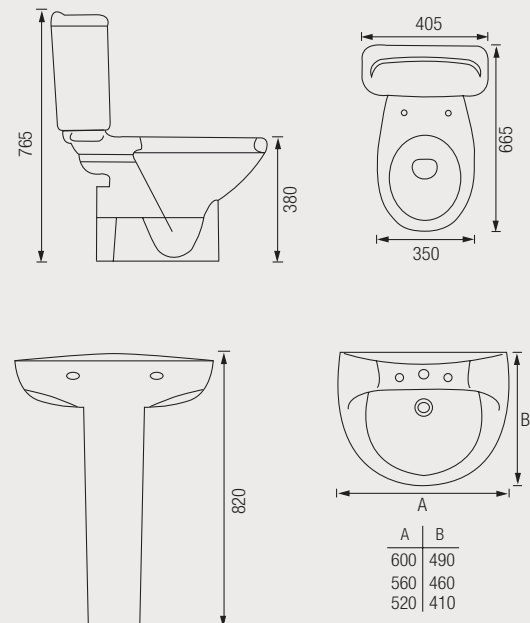

Technical Drawings

CASCADA

ALTO

ALCONA

LAURA