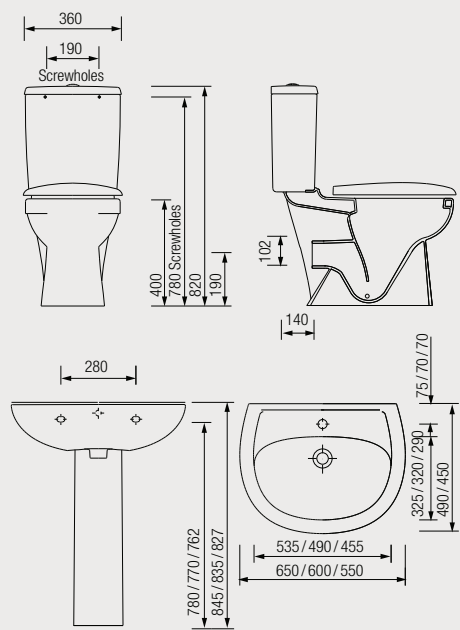

CONCEPT

Technical Drawings

NEXO

MODA

GIRALDA

JASPER MORRISON

NEW GALERIE

GALERIE PLAN

Dimensions reflect 6/4L cistern

GALERIE OPTIMISE

SENSO

A	B
800	530
650	530
580	460

Technical Drawings

SENSO SQUARE

QUINTA

CASSINI