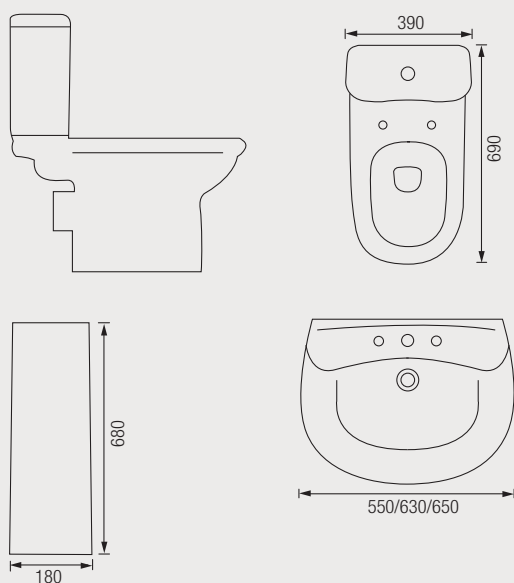

CONCEPT

Technical Drawings

NEXO

MODA

GIRALDA

JASPER MORRISON

NEW GALERIE

GALERIE PLAN

Dimensions reflect 6/4L cistern

GALERIE OPTIMISE

SENSO

A	B
800	530
650	530
580	460

Technical Drawings

SENSO SQUARE

QUINTA

CASSINI