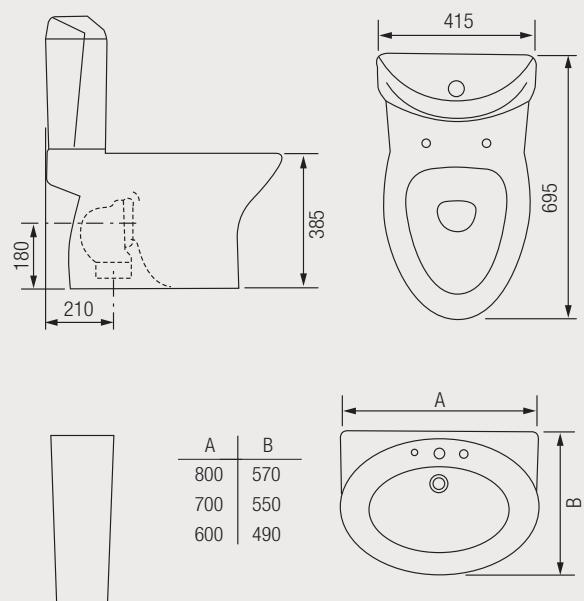

Dimensions reflect 6/4L cistern

GALERIE OPTIMISE

SENSO

A	B
800	530
650	530
580	460

Technical Drawings

SENSO SQUARE

QUINTA

CASSINI

ZAAR

CREATE DRIFT

ENTICE

CREATE SQUARE

MERIDIAN-N

Technical Drawings

ENCORE

SYDNEY

HALL

GEORGIA

FLOW

HAPPENING

CLARICE

GRACE

Technical Drawings

GRANLEY