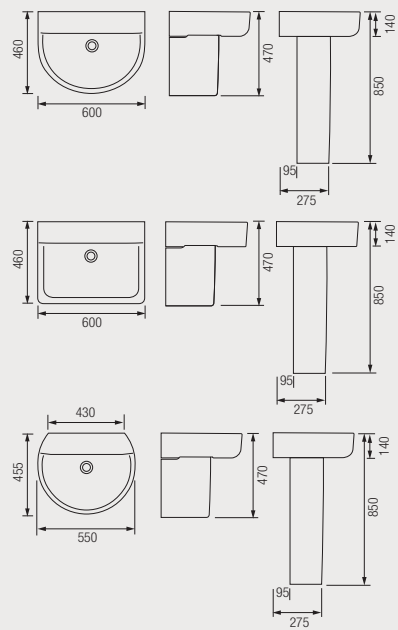

REFRESH

REFRESH SQUARE

STUDIO

CONCEPT