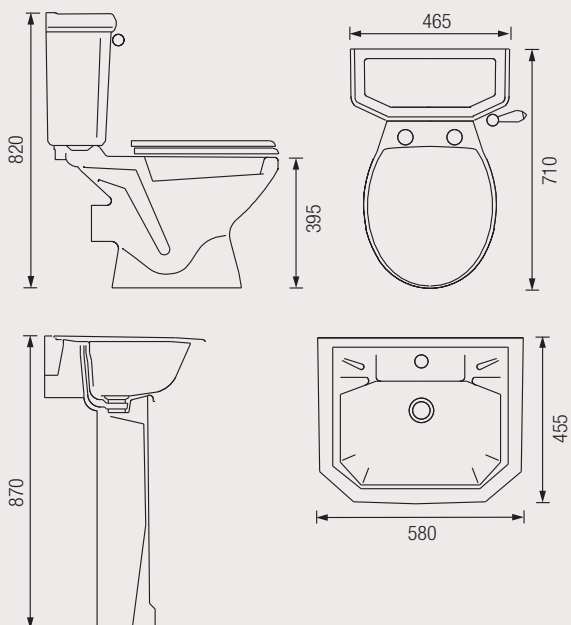

Dimensions reflect 6/4L cistern

GALERIE OPTIMISE

SENSO

A	B
800	530
650	530
580	460

Technical Drawings

SENSO SQUARE

QUINTA

CASSINI

HALL

GEORGIA

FLOW

HAPPENING

CLARICE

GRACE

Technical Drawings

GRANLEY