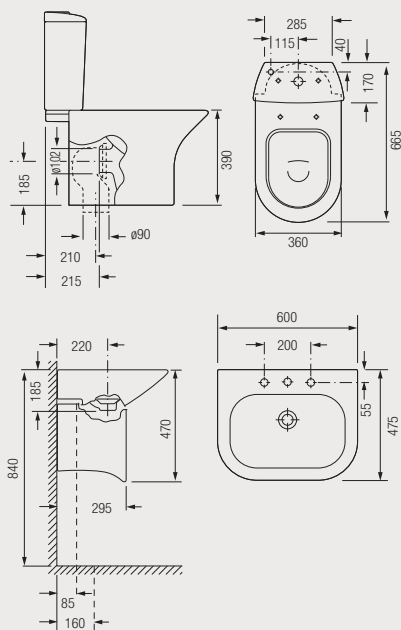

Technical Drawings

NEXO