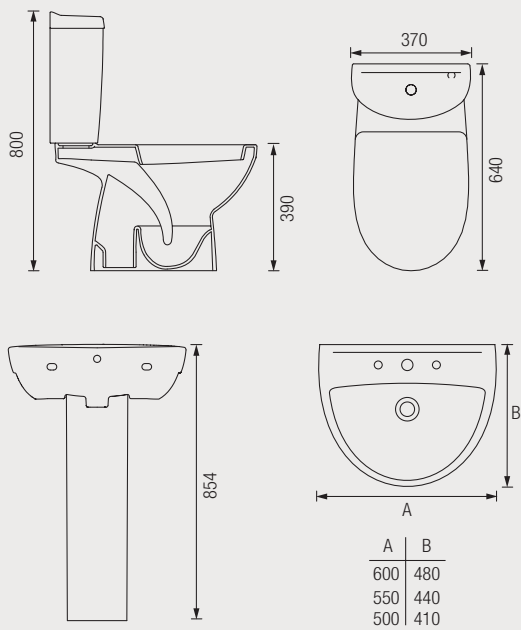

REFRESH

REFRESH SQUARE

STUDIO

CONCEPT