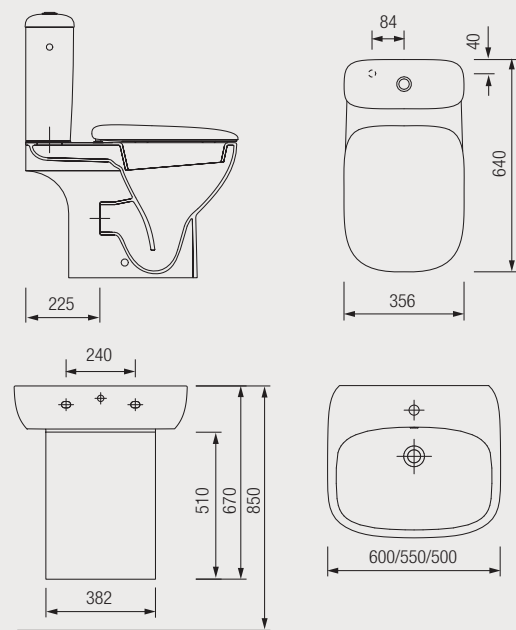

CONCEPT

Technical Drawings

NEXO

MODA

GIRALDA

JASPER MORRISON

NEW GALERIE

GALERIE PLAN

Dimensions reflect 6/4L cistern

GALERIE OPTIMISE

SENSO

A	B
800	530
650	530
580	460

Technical Drawings

SENSO SQUARE

QUINTA

CASSINI