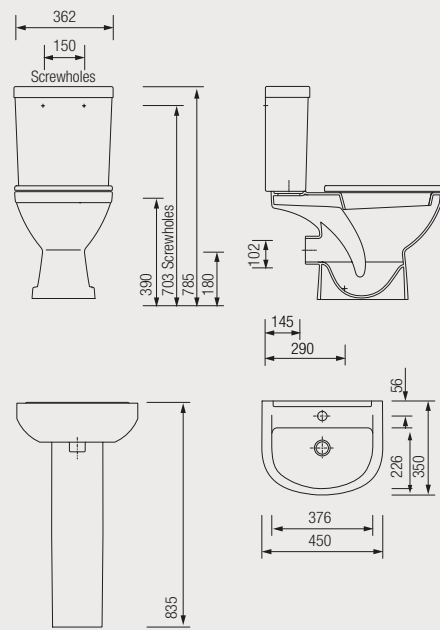

Technical Drawings

CASCADA

ALTO

ALCONA

LAURA

REFRESH

REFRESH SQUARE

STUDIO

Dimensions reflect 6/4L cistern

GALERIE OPTIMISE

SENSO

A	B
800	530
650	530
580	460

Technical Drawings

SENSO SQUARE

QUINTA

CASSINI