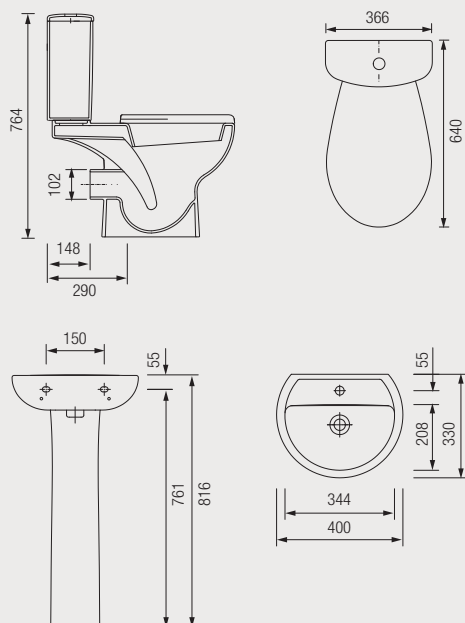

Technical Drawings

CASCADA

ALTO

ALCONA

LAURA