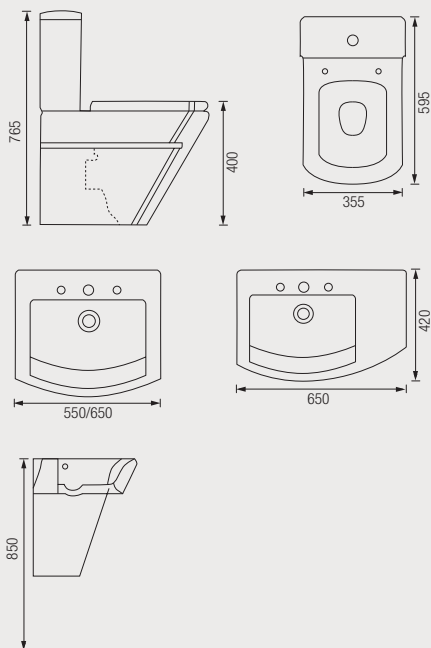

Dimensions reflect 6/4L cistern

GALERIE OPTIMISE

SENSO

A	B
800	530
650	530
580	460

Technical Drawings

SENSO SQUARE

QUINTA

CASSINI

ZAAR

CREATE DRIFT

ENTICE

CREATE SQUARE

MERIDIAN-N

Technical Drawings

ENCORE

SYDNEY

HALL

GEORGIA

FLOW

HAPPENING

CLARICE

GRACE

Technical Drawings

GRANLEY