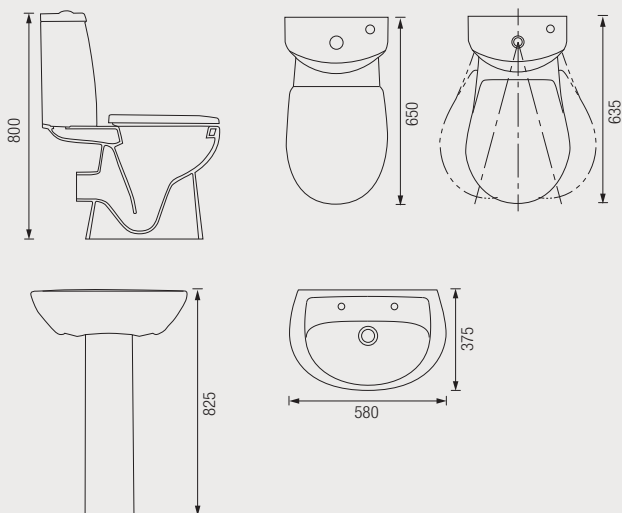

CONCEPT

Technical Drawings

NEXO

MODA

GIRALDA

JASPER MORRISON

NEW GALERIE

GALERIE PLAN

Dimensions reflect 6/4L cistern

GALERIE OPTIMISE

SENSO

A	B
800	530
650	530
580	460

Technical Drawings

SENSO SQUARE

QUINTA

CASSINI