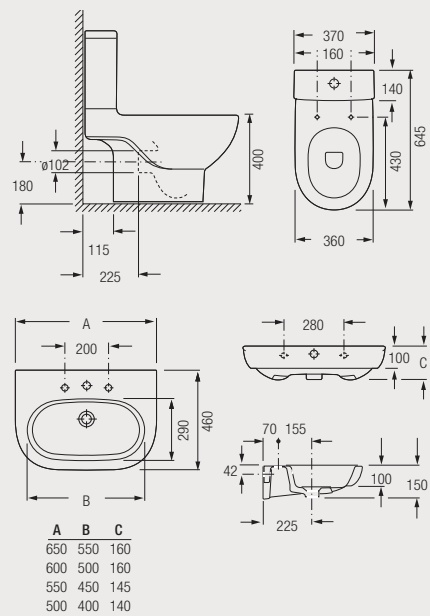

Dimensions reflect 6/4L cistern

GALERIE OPTIMISE

SENSO

A	B
800	530
650	530
580	460

Technical Drawings

SENSO SQUARE

QUINTA

CASSINI

ZAAR

CREATE DRIFT

ENTICE

CREATE SQUARE

MERIDIAN-N

Technical Drawings

ENCORE

SYDNEY

HALL

GEORGIA

FLOW

HAPPENING

CLARICE

GRACE

Technical Drawings

GRANLEY