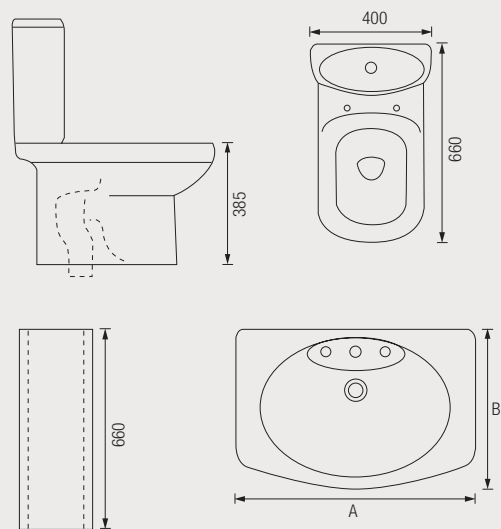

CONCEPT

Technical Drawings

NEXO

MODA

GIRALDA

JASPER MORRISON

NEW GALERIE

GALERIE PLAN

Dimensions reflect 6/4L cistern

GALERIE OPTIMISE

SENSO

A	B
800	530
650	530
580	460

Technical Drawings

SENSO SQUARE

QUINTA

CASSINI