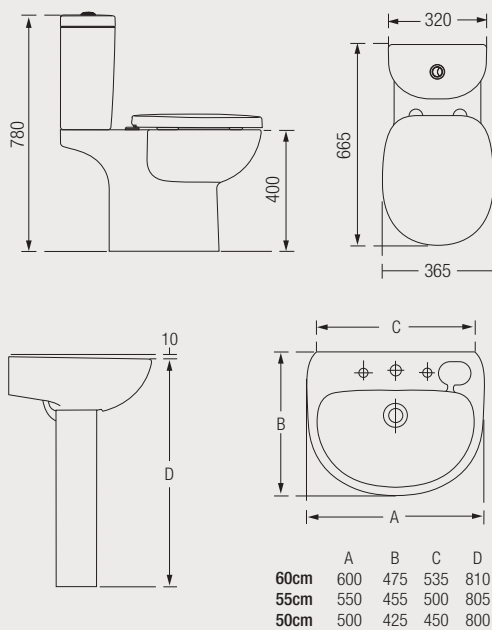

REFRESH

REFRESH SQUARE

STUDIO

CONCEPT