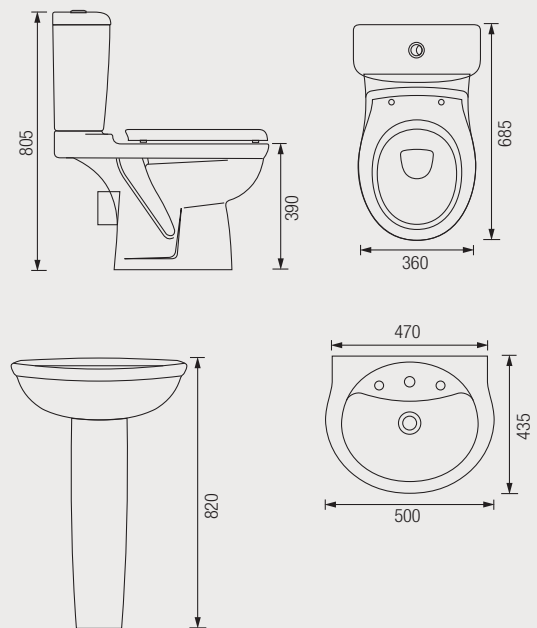

Technical Drawings

CASCADA

ALTO

ALCONA

LAURA