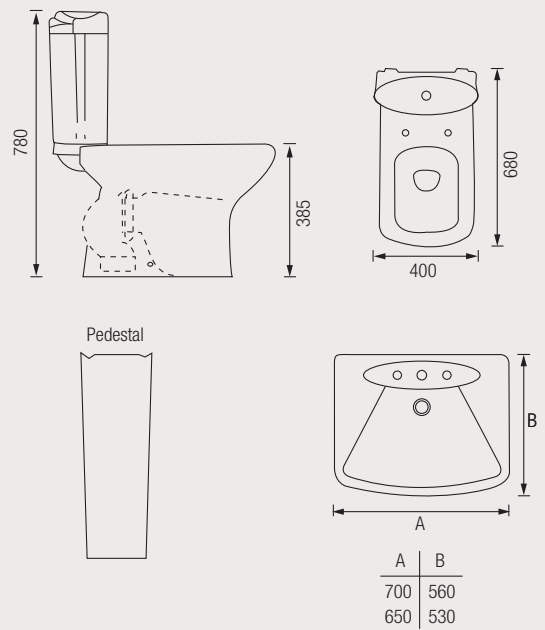

Dimensions reflect 6/4L cistern

GALERIE OPTIMISE

SENSO

A	B
800	530
650	530
580	460

Technical Drawings

SENSO SQUARE

QUINTA

CASSINI

ZAAR

CREATE DRIFT

ENTICE

CREATE SQUARE

MERIDIAN-N

Technical Drawings

ENCORE

SYDNEY

HALL

GEORGIA

FLOW

HAPPENING

CLARICE

GRACE

Technical Drawings

GRANLEY