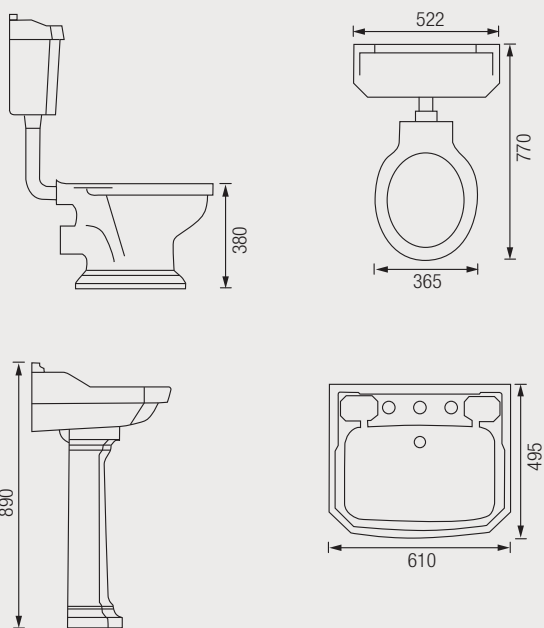

Dimensions reflect 6/4L cistern

GALERIE OPTIMISE

SENSO

A	B
800	530
650	530
580	460

Technical Drawings

SENSO SQUARE

QUINTA

CASSINI

HALL

GEORGIA

FLOW

HAPPENING

CLARICE

GRACE

Technical Drawings

GRANLEY