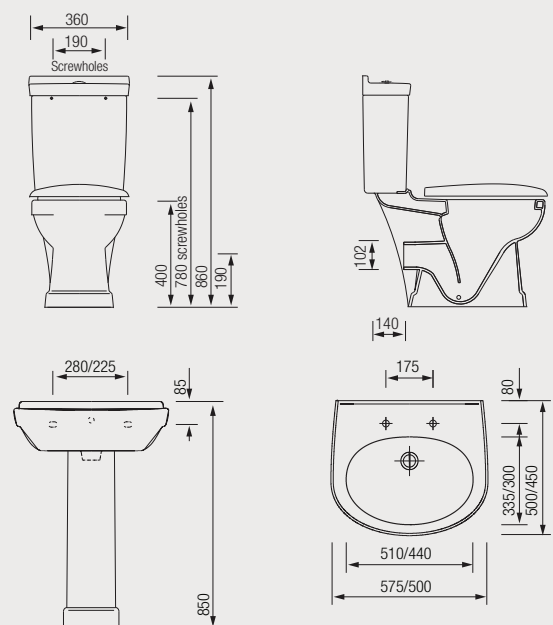

Dimensions reflect 6/4L cistern

GALERIE OPTIMISE

SENSO

A	B
800	530
650	530
580	460

Technical Drawings

SENSO SQUARE

QUINTA

CASSINI

HALL

GEORGIA

FLOW

HAPPENING

CLARICE

GRACE

Technical Drawings

GRANLEY