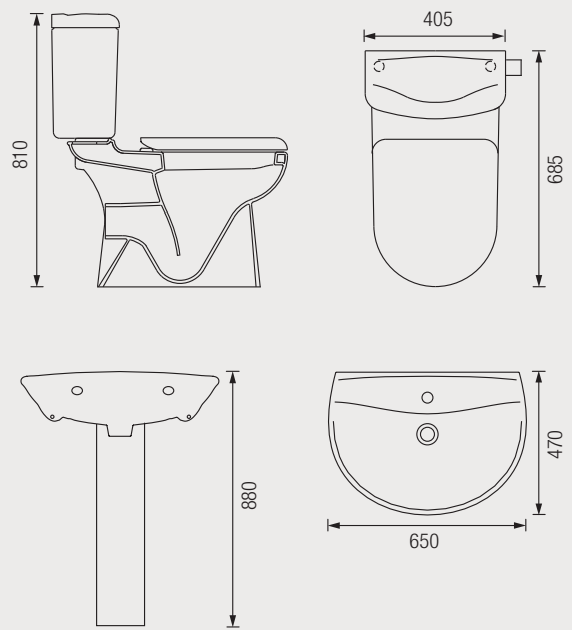

CREATE DRIFT

ENTICE

CREATE SQUARE

MERIDIAN-N