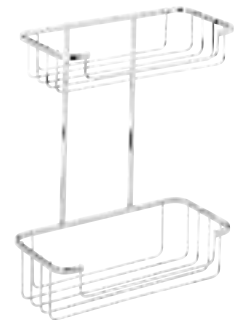

## Croydex Wire Baskets

**Name**  
Soap Dish

**Code**  
432093

**Name**  
Corner Soap Dish

**Code**  
432094

**Name**  
Cosmetic Basket

**Code**  
432095

**Name**  
Two Tier Cosmetic Basket

**Code**  
432096

**Name**  
Large Corner Basket

**Code**  
432097

**Name**  
Large Two Tier Corner Basket

**Code**  
432099

**Name**  
Hook-over Three Tier Basket

**Code**  
432100