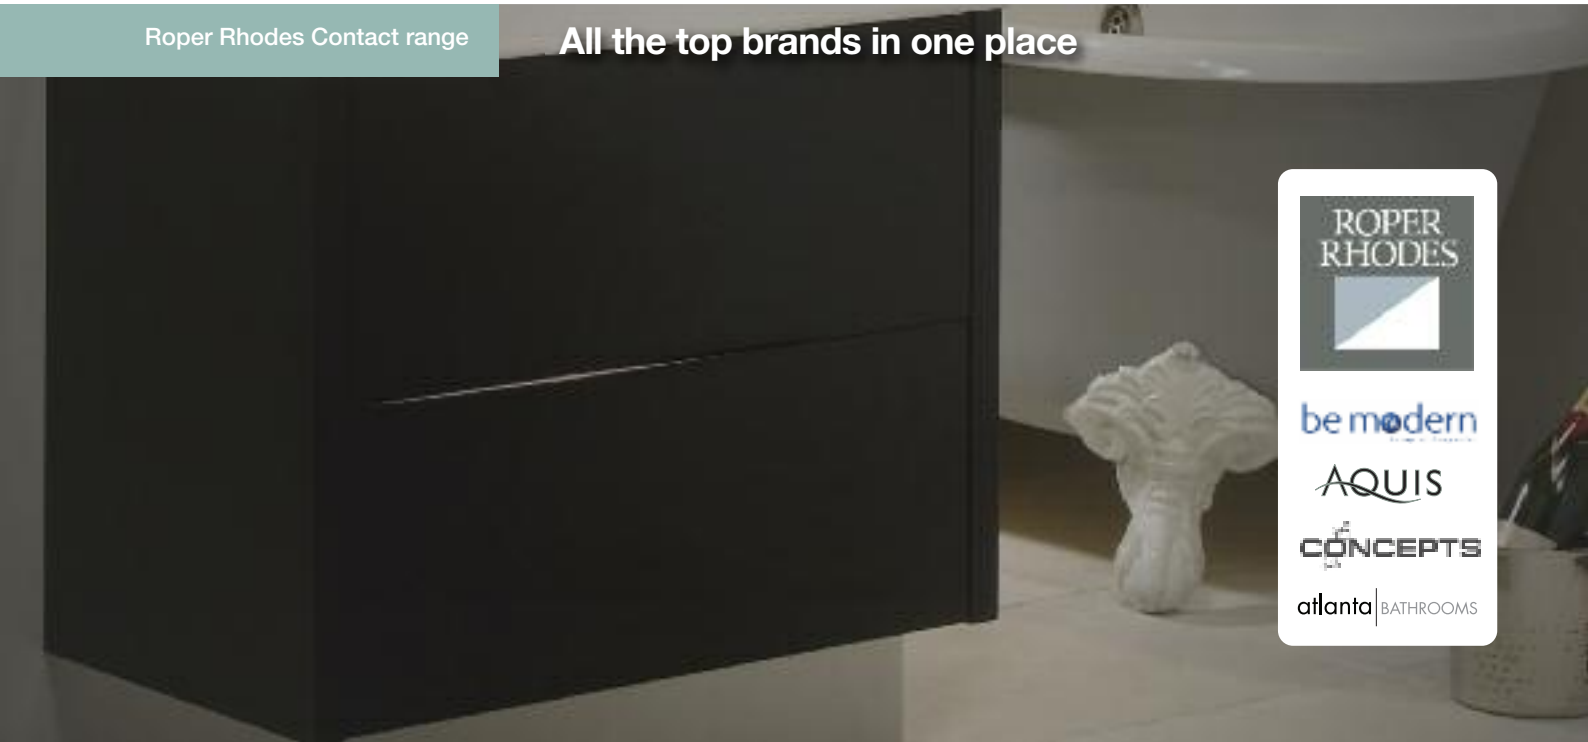

BATHROOM FURNITURE

Roper Rhodes Contact range

All the top brands in one place

Bathroom Furniture

Valencia

- Other mirror, canopy, cupboard and heated mirror pad options available
- High quality, beech or high gloss white modular furniture
- Now with soft close door dampers and soft close drawers
- Metal drawers prevent expansion in damp conditions