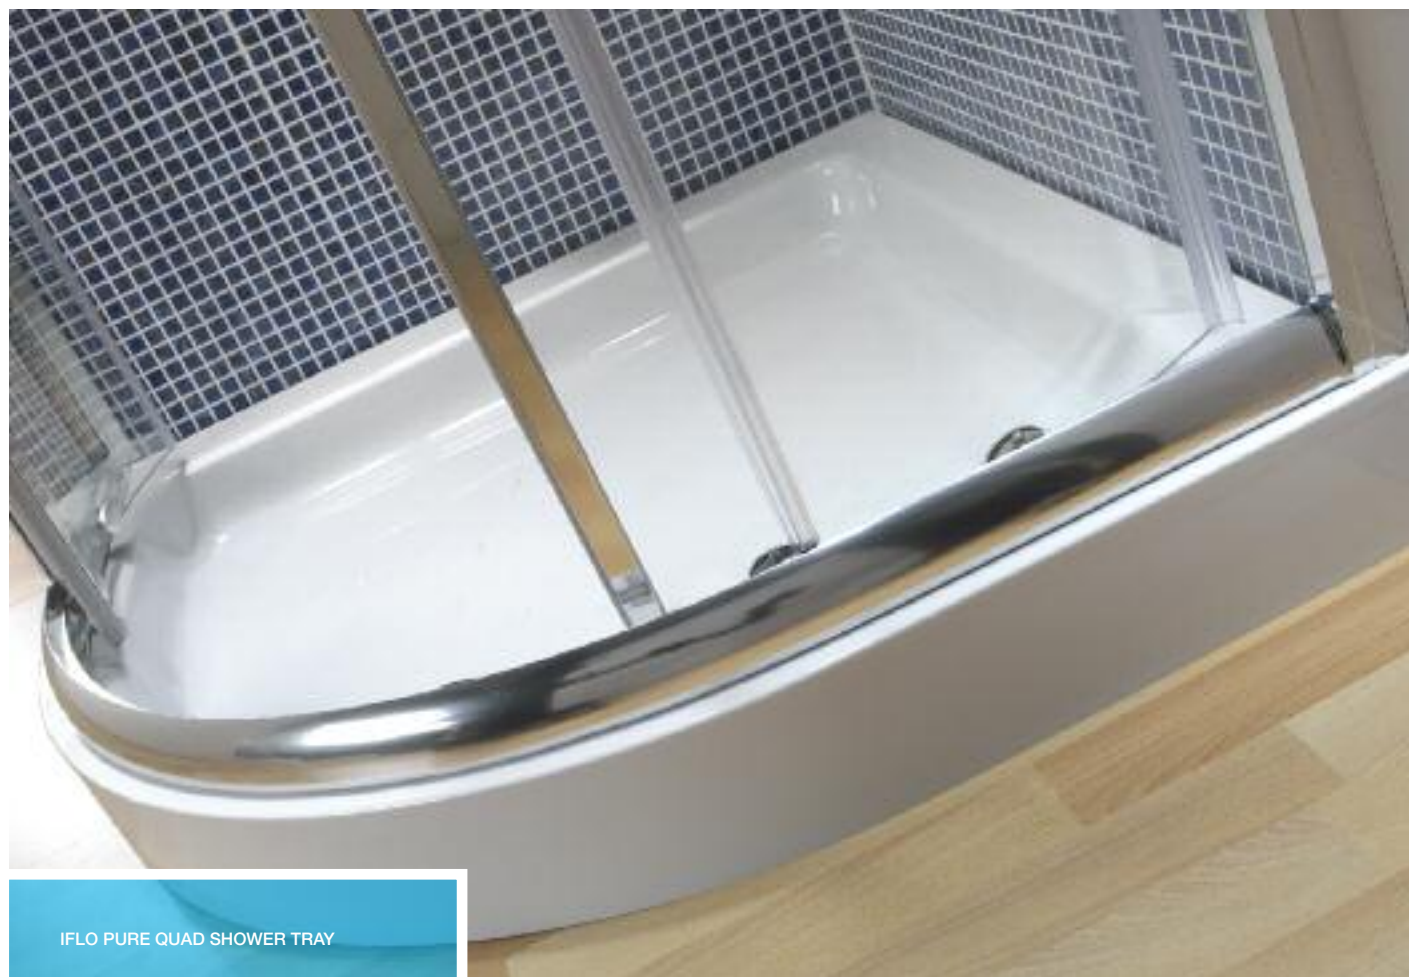

Mira Flight Square Shower Tray

- Ultra strong resin stone construction
- Durable acrylic finish
- Installation is a simple one man job
- "Bio-Cote" anti-bacterial coating

Name	Code
760 X 760mm Tray	743097
760 X 760mm Tray (4 Upstands)	743106
800 x 800mm Tray	743109
800 x 800mm Tray (4 Upstands)	743118
900 x 900mm Tray	743127
900 x 900mm Tray (4 Upstands)	743136

IFLO PURE QUAD SHOWER TRAY