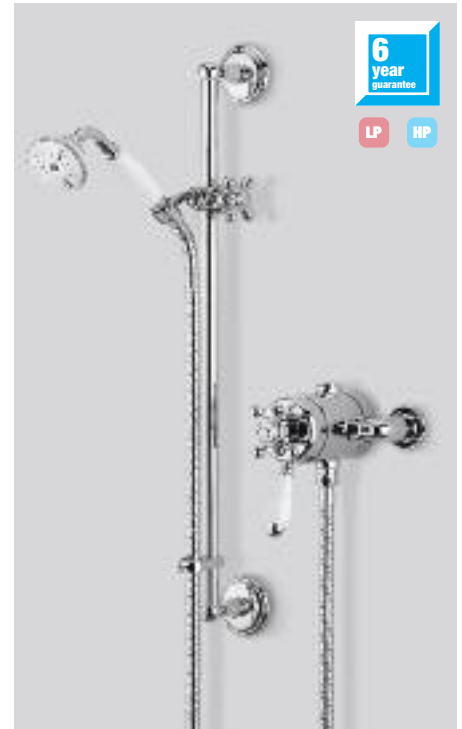

6
year
guarantee

LP HP

iflo Traditional Thermostatic Shower

- Surface mounted
- Chrome plated
- Thermostatic shower

Name Traditional Shower & Kit **Code** 400111