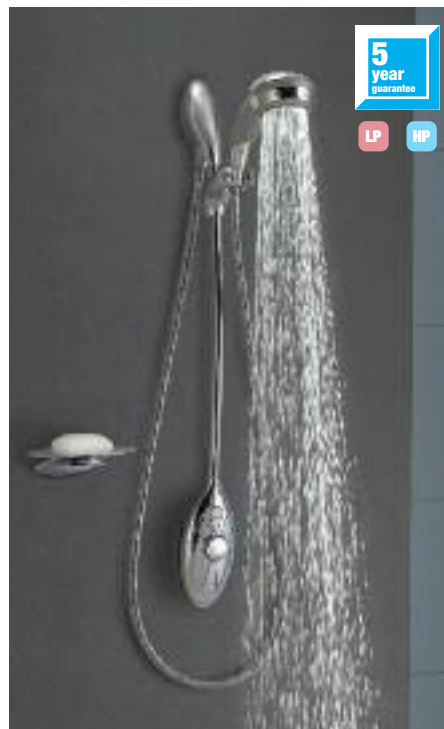

5 year guarantee

LP

HP

Mira Magna Digital Mixer Shower

- Bush buttons
- Bath/shower options available

Name
Universal Fitting + Pumped Mixer **Code**
978597
Universal Fitting + HP/Combi Mixer **Code**
978598
B-Bir Fitting + Pumped Mixer **Code**
978601
B-Bir Fitting + HP/Combi Mixer **Code**
978603