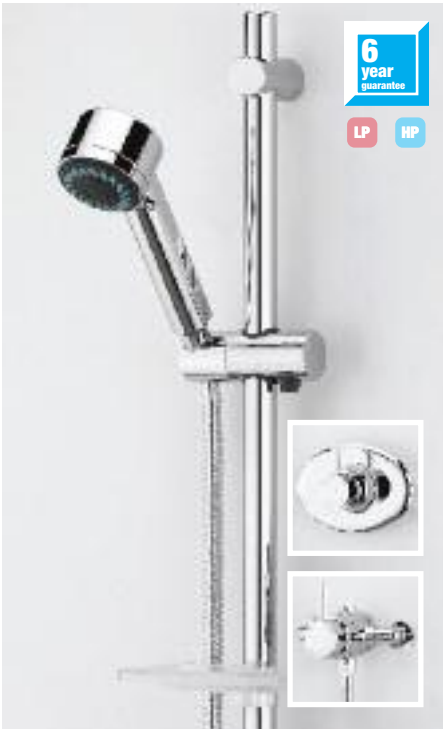

iflo Sceptre Mixer Shower

- Thermostatic shower
- Chrome plated
- Suitable for all water systems

Name	Code
Valve & Kit	400109

IFLO PURE SHOWER

Showers

System Key: CW Cold Water Mains LP Low Pressure System (Gravity-Fed) HP High Pressure System (Unvented Systems and Combination Boilers)