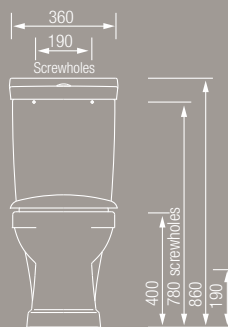

We've included all the measurements to make sure you get the perfect suite for your bathroom space. Turn to pages 136 - 144 for the technical drawings for each suite.