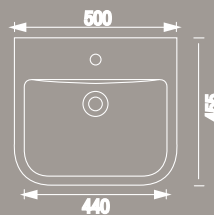

We've included all the measurements to make sure you get the perfect suite for your bathroom space. Turn to pages 136 - 144 for the technical drawings for each suite.